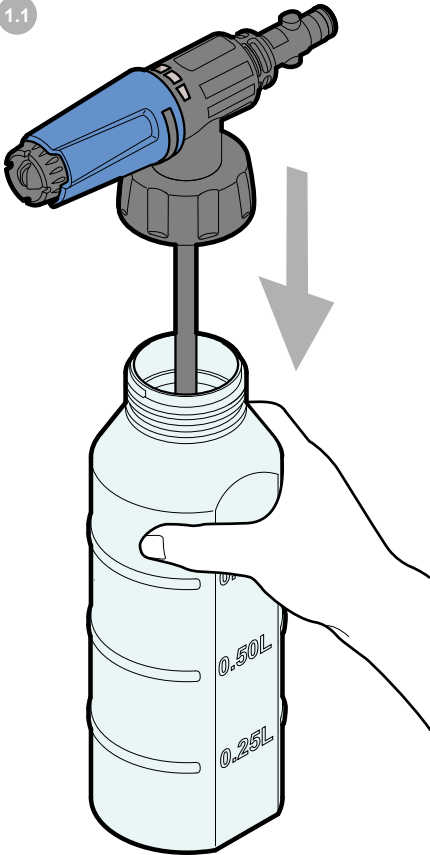

Nilfisk

128337988

Kornmarksvej 1|DK-2605 Brøndby|Denmark|Tel.: (+45) 4323 8100

Quick Start Guide - Super Foam Sprayer with Bayonet

Caution: Read the instructions before using the machine

Super Foam Sprayer with Bayonet

A

1

1.1

1.2

Super Foam Sprayer with Bayonet

B

1

1.1